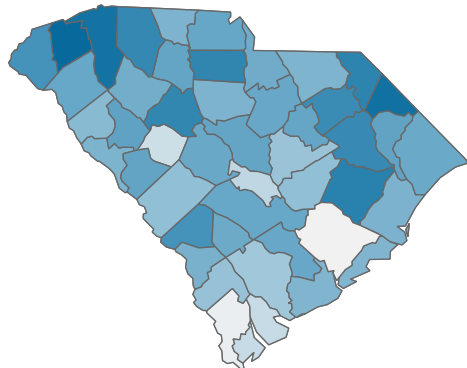

# COVID-19 in South Carolina

As of 11:59 PM on 7/18/2021

**Cases**

**603,973**

**Select Date Range & County to Filter Page Values**  
Non-Null Values Only

**COUNTY**

All

**Past 2 weeks Confirmed**

**3,526**

Rate of COVID-19 Cases per 10,000 population, by County  
County Displayed: **South Carolina** | Dates Displayed: 3/4/2020 to 7/18/2021  
[Use County Filter Above to View ZIP Code Counts](#)

**Find your ZIP**

All

Reported COVID-19 Cases, by Week of Report  
County Displayed: **South Carolina** | Dates Displayed: 3/4/2020 to 7/18/2021

County Displayed: **South Carolina** | Dates Displayed: 3/4/2020 to 7/18/2021  
*Note: Data is suppressed for fewer than 5 cases*