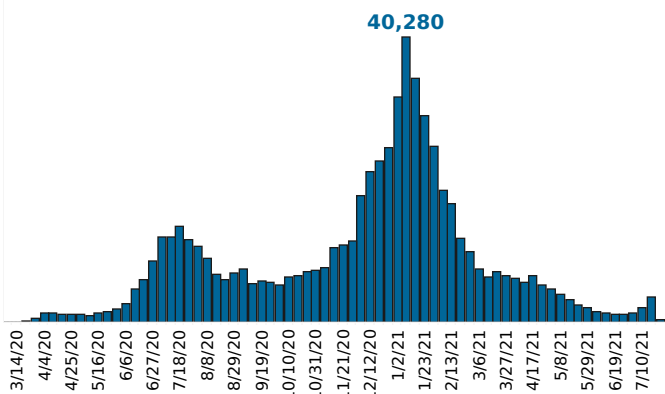

# COVID-19 in South Carolina

As of 11:59 PM on 7/18/2021

**Cases**

**603,973**

**Select Date Range & County to Filter Page Values**  
Non-Null Values Only

**COUNTY**

All

**Past 2 weeks Confirmed**

**3,526**

Rate of COVID-19 Cases per 10,000 population, by County  
County Displayed: **South Carolina** | Dates Displayed: 3/4/2020 to 7/18/2021  
[Use County Filter Above to View ZIP Code Counts](#)

**Find your ZIP**

All

Reported COVID-19 Cases, by Week of Report  
County Displayed: **South Carolina** | Dates Displayed: 3/4/2020 to 7/18/2021

County Displayed: **South Carolina** | Dates Displayed: 3/4/2020 to 7/18/2021  
*Note: Data is suppressed for fewer than 5 cases*